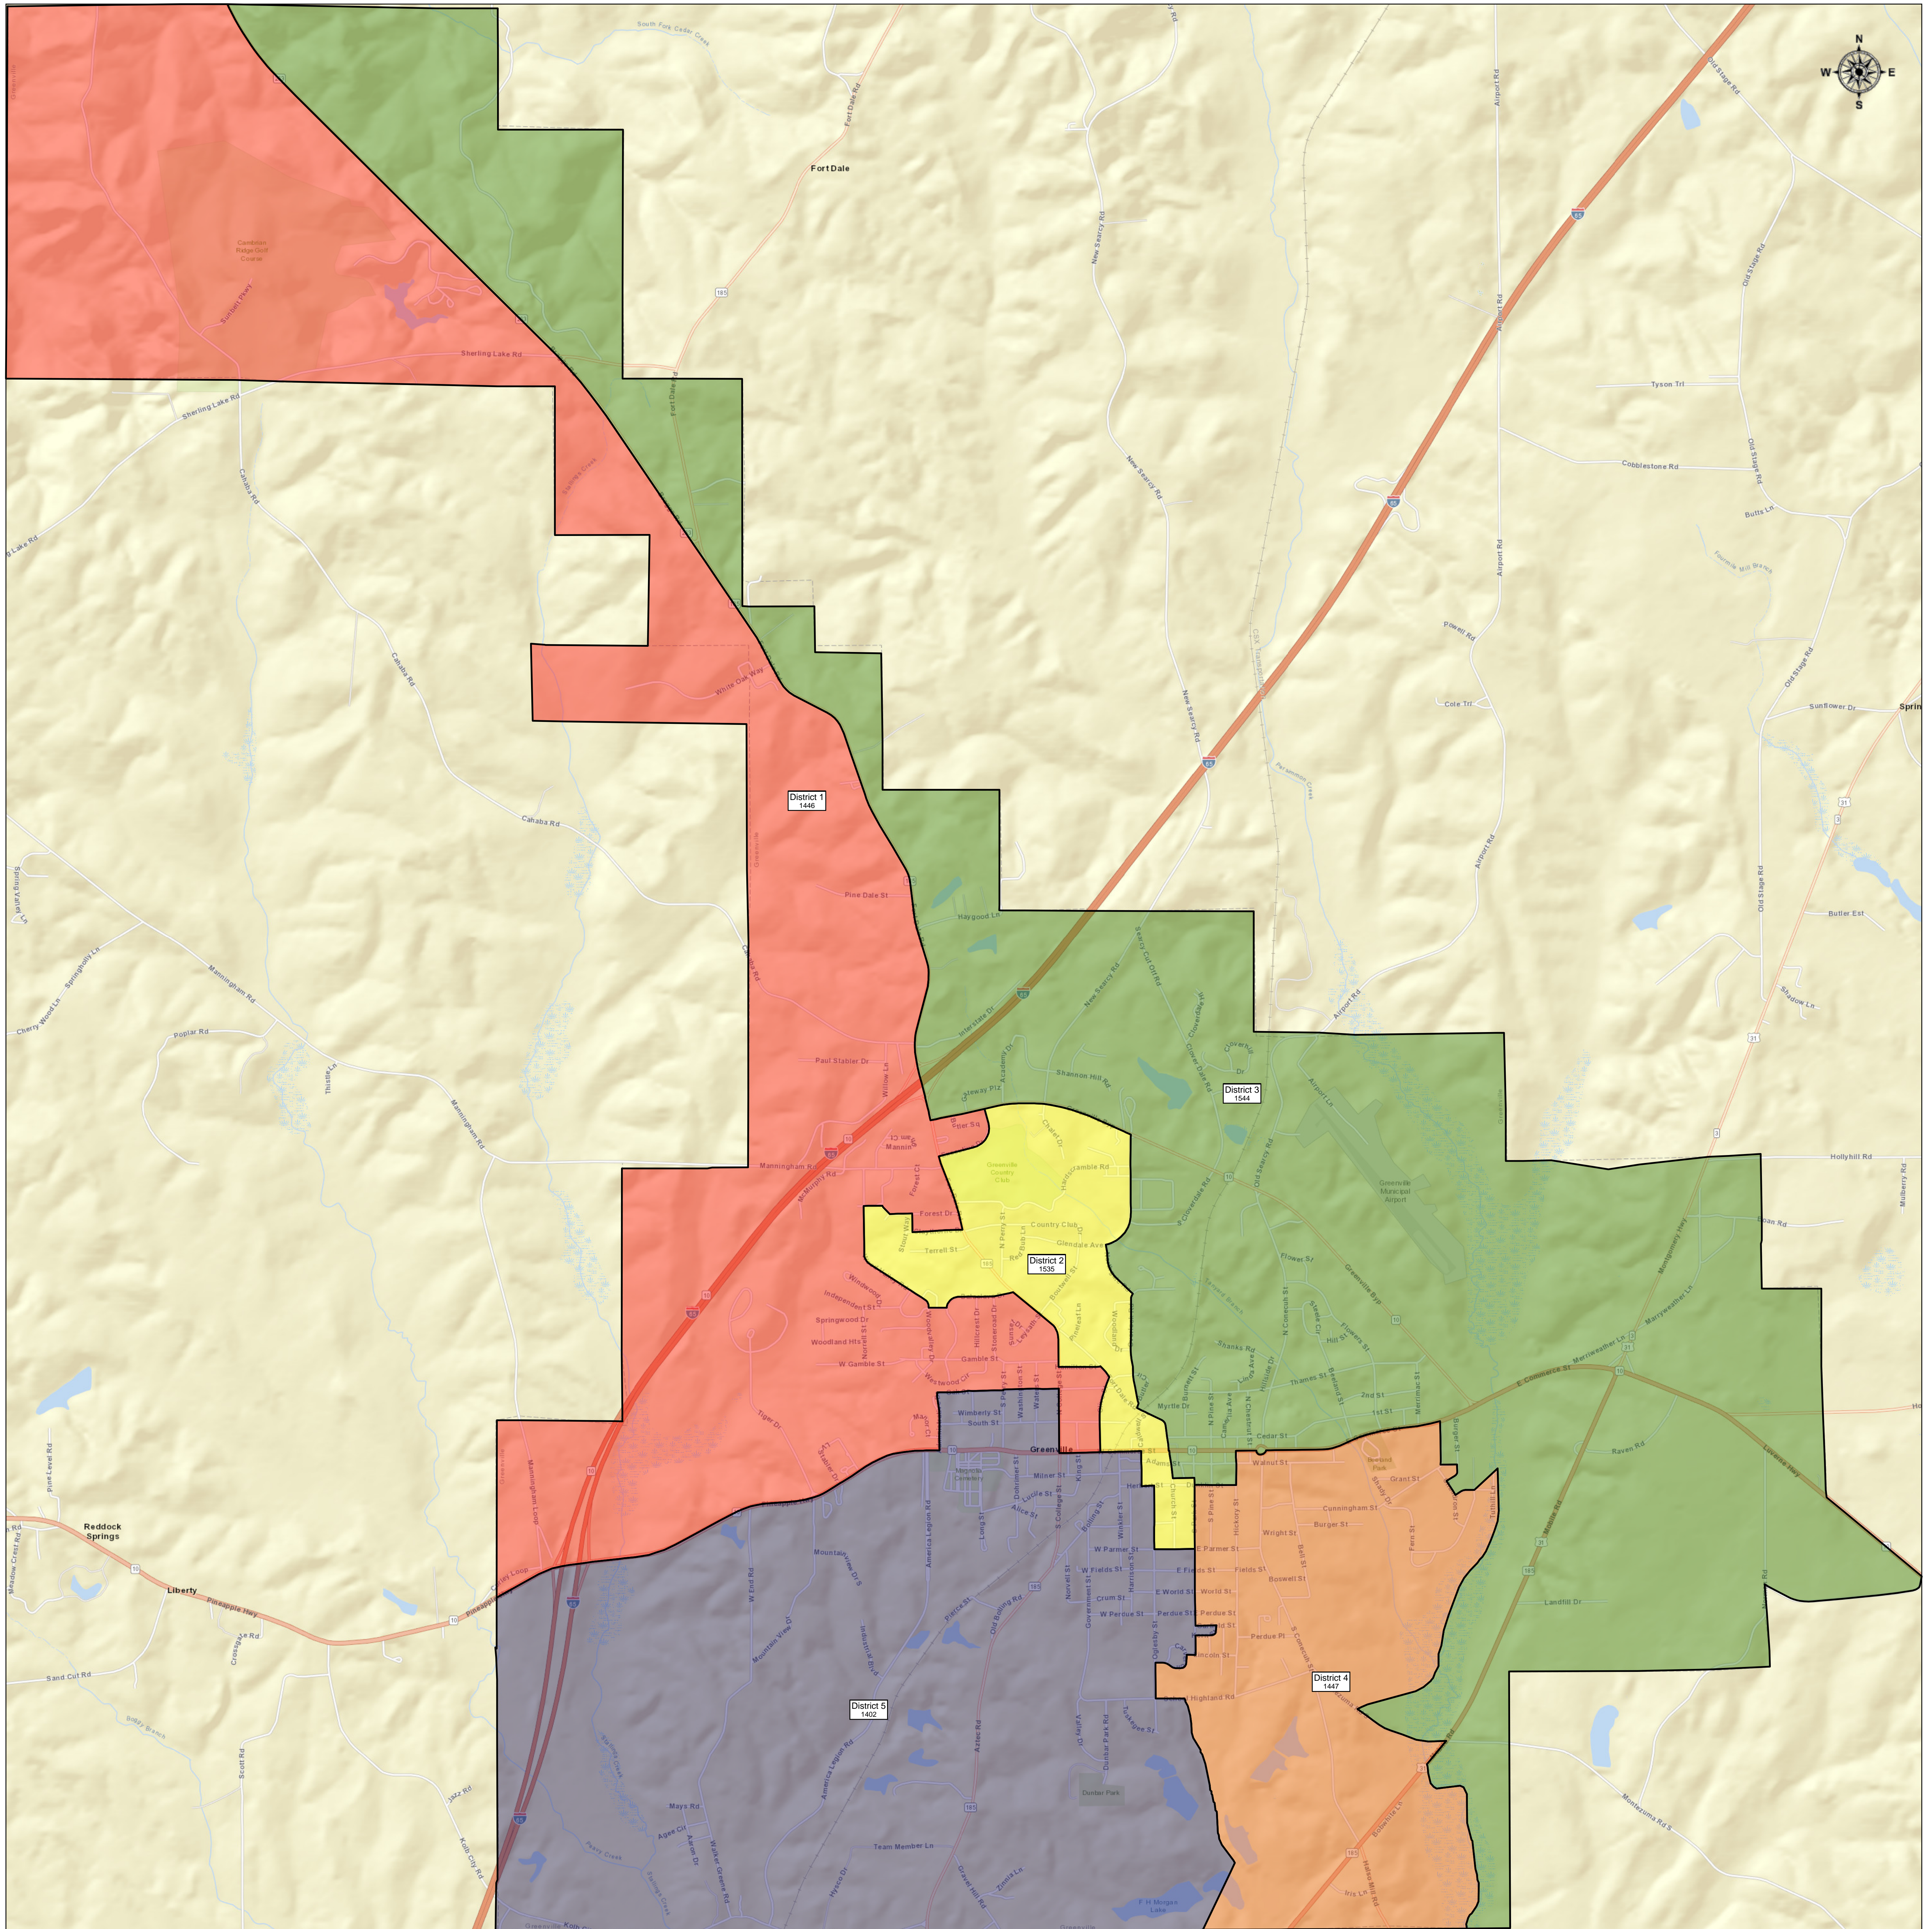

City of Greenville
2020 Districts

LEGEND	
Red	District 1
Yellow	District 2
Green	District 3
Orange	District 4
Blue	District 5

1 INCH = 0.25 MILES
0 0.25 0.5